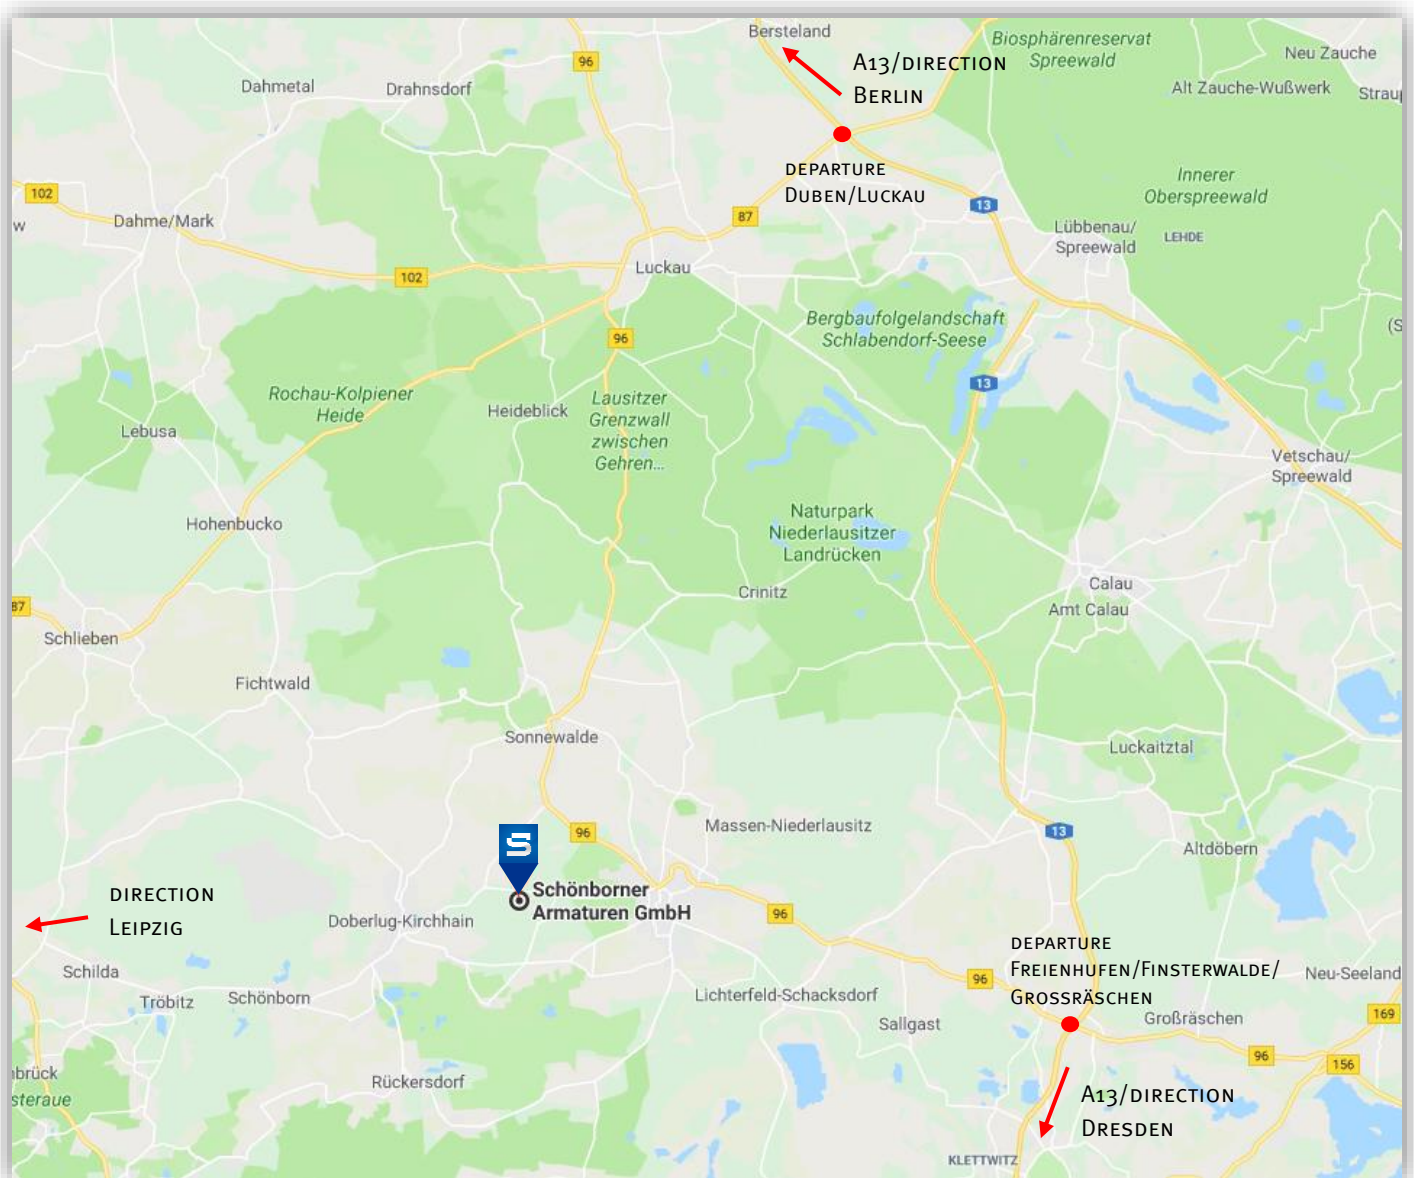

# HOW TO GET TO THE SCHÖNBORNER ARMATUREN GMBH

## COMING FROM DRESDEN

DRIVE A13 UNTIL EXIT FREIENHUFEN/GROSSRÄSCHEN/FINSTERWALDE  
ON B96 DIRECTION FINSTERWALDE  
ON B96 DRIVE ACROSS FINSTERWALDE  
FROM B96 ON KIRCHHAINER STREET IN DIRECTION TO DOBERLUG-KIRCHHAIN  
STAY ON L60 DIRECTION HENNERSDORF  
AFTER THE LAKE HENNERSDORF DRIVE LEFT ON THE INDUSTRIAL PARK  
(FINSTERWALDER CHAUSSEE 17A)

## COMING FROM BERLIN

DRIVE A13 UNTIL EXIT DUBEN/LUCKAU  
DRIVE RIGHT ON DIRECTION LUCKAU  
ON B87 TO DIRECTION B96 AND THEN DRIVE LEFT TO FINSTERWALDE  
ON B96 ACROSS SONNEWALDE AND THEN DRIVE IN DIRECTION MÜNCHAUSEN  
IN MÜNCHHAUSEN DRIVE RIGHT ON HENNERSDORFER WAY  
FOLLOW THE STREET TO THE VILLAGE HENNERSDORF  
FOLLOW FINSTERWALDER CHAUSSEE DIRECTLY TO FINSTERWALDE  
AFTER THE LAKE HENNERSDORF DRIVE RIGHT ON THE INDUSTRIAL PARK  
(FINSTERWALDER CHAUSSEE 17A)

## COMING FROM LEIPZIG

FROM LEIPZIG TO STREET B87 DIRECTION TAUCHA/MOCKREHNA/TORGAU  
FROM TORGAU TO STREET B183 DIRECTION UEBIGAU-WAHRENBRÜCK/TRÖBITZ  
STAY ON MAINSTREET DIRECTION SCHÖNBORN/DOBERLUG-KIRCHHAIN  
DRIVE ON STREET L60 ACROSS DOBERLUG-KIRCHHAIN IN DIRECTION HENNERSDORF  
FOLLOW FINSTERWALDER CHAUSSEE IN DIRECTION FINSTERWALDE  
AFTER THE LAKE HENNERSDORF DRIVE RIGHT ON THE INDUSTRIAL PARK  
(FINSTERWALDER CHAUSSEE 17A)